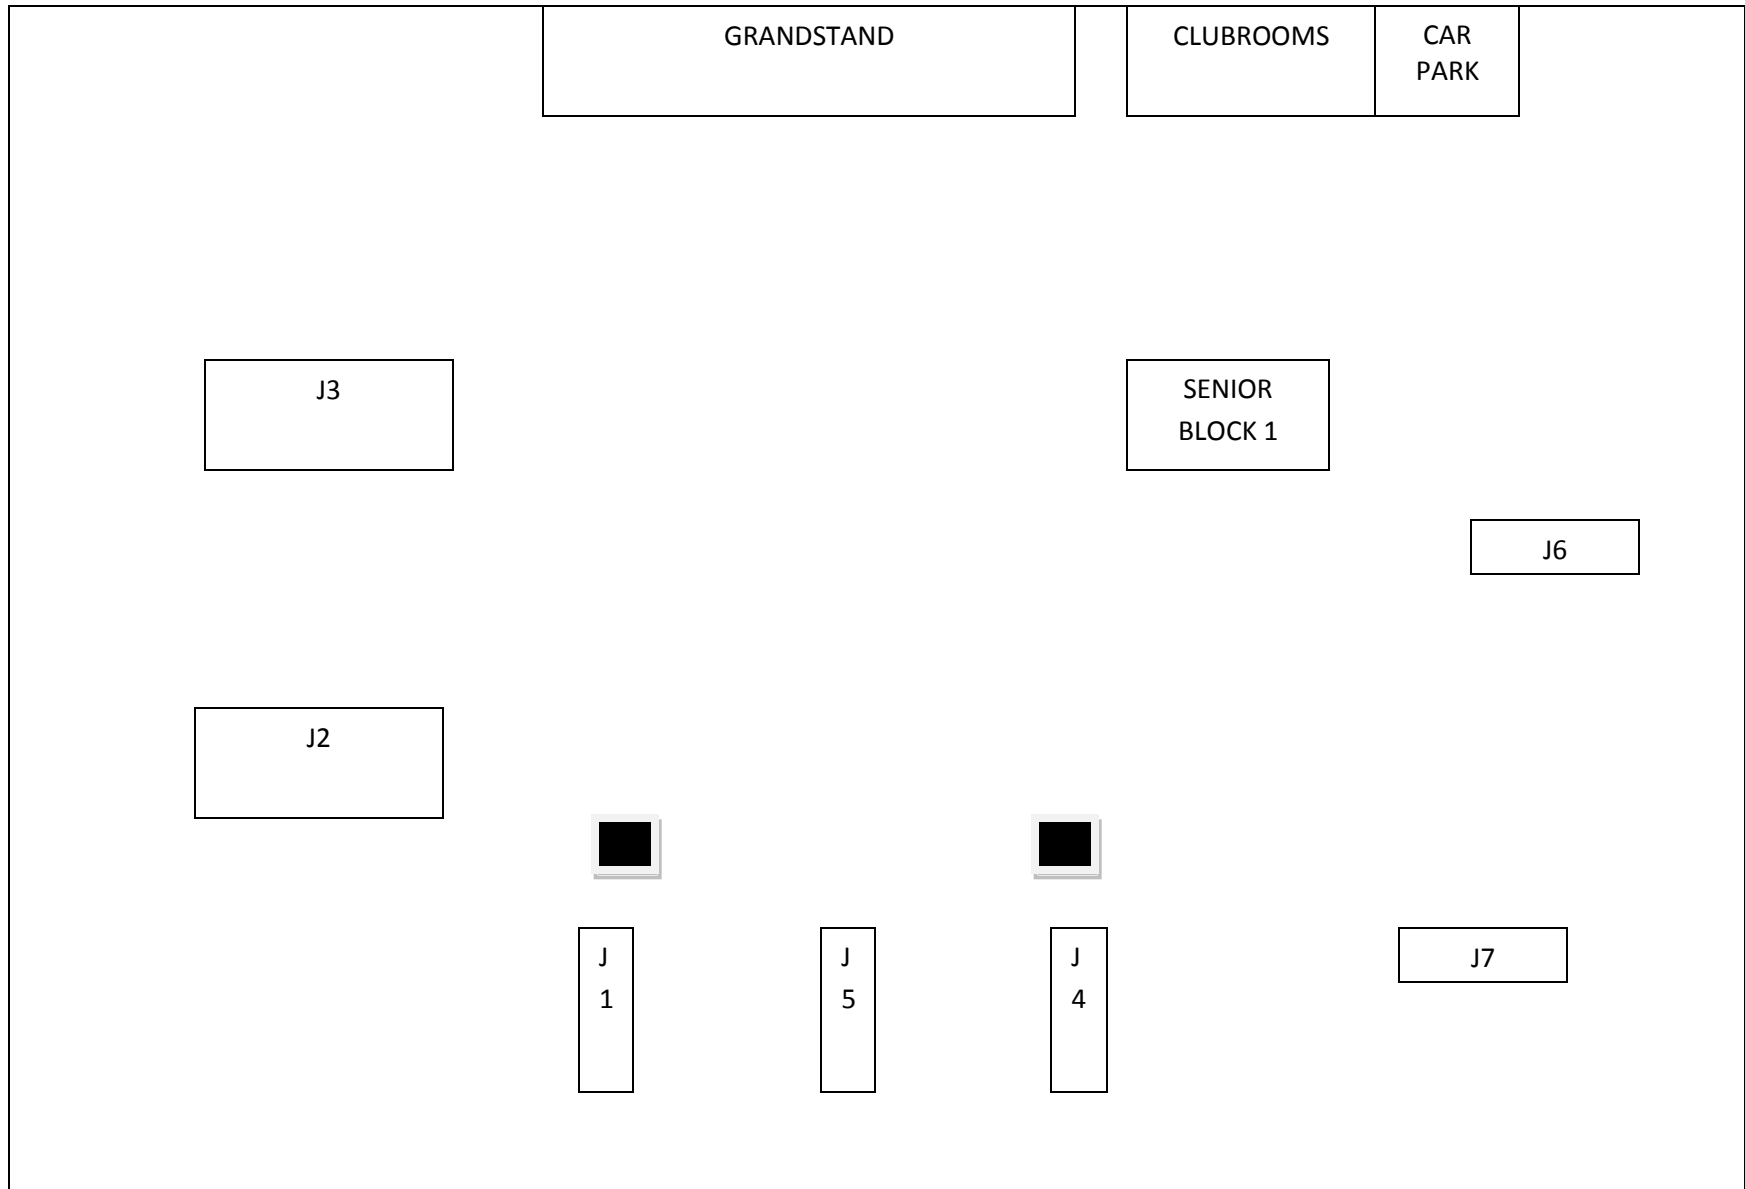

HUTT RECREATION GROUND (Lower Hutt)

Two senior blocks, one full-length pitch (J3), two 18m pitches (J2, J7), four 16m pitches (J1, J4, J5, J6)

Indicates light tower